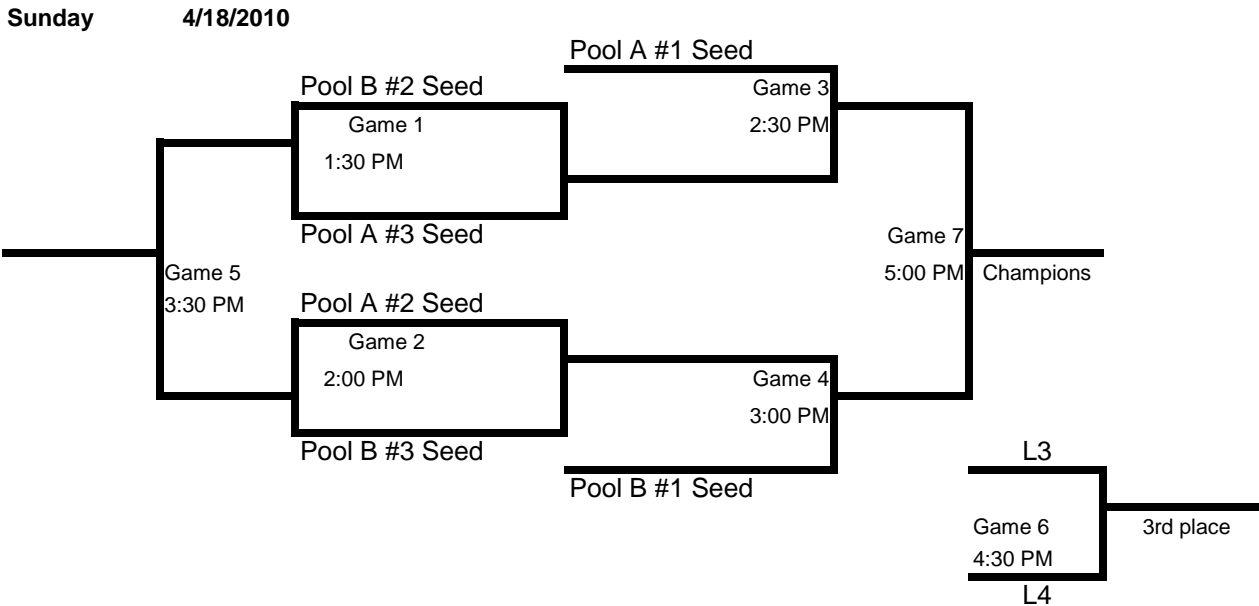

### POOL A

- 1) Farmindale Fire
- 2) Fantastic Four
- 3) Junior Hawks

### POOL B

- 4) Plains Cardinals
- 5) Orange Crush
- 6) Titans

**\*\*\* Players need to arrive 20 minute prior to their first game to check in \*\*\***

**\*\*\* ALL GAMES WILL BE PLAYED ON ISRINGHAUSEN IMPORTS COURT #2 \*\*\***

<b>Sunday</b>	<b>4/18/2010</b>	9:00 AM	1	vs.	2
		9:30 AM	4	vs.	5
		10:00 AM	1	vs.	3
		10:30 AM	4	vs.	6
		11:00 AM	2	vs.	3
		11:30 AM	5	vs.	6
		NOON	<b>SLAM DUNK &amp; 3-POINT CONTEST FOR ALL GIRLS GRADE DIVISIONS IN ISRINGHAUSEN IMPORTS GYM</b>		

Tournament seeding will be determined by team pool record. In event of a tie, head to head will determine the higher seed. If a three way tie exists a flip of the coin will determine the seed.

Please be at your court twenty minutes prior to scheduled time. Games will begin five minutes after the completion of the previous game. **Admissions are \$2.00 per person for all non-players.**